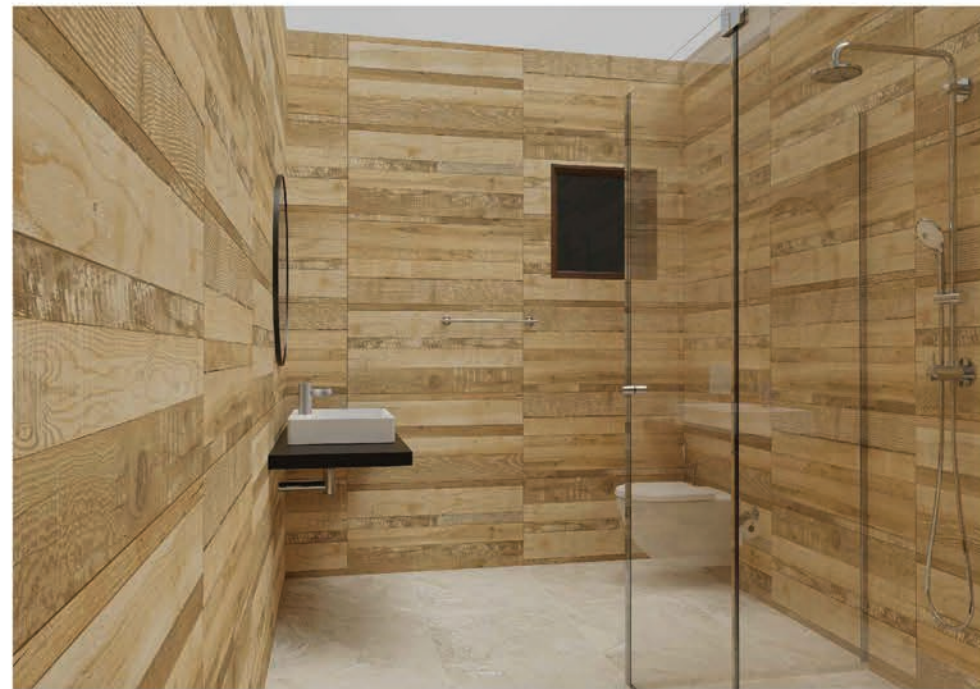

ELEVATION -A

ELEVATION -B

ELEVATION -C

ELEVATION -D

PLAN VIEW

PERSPECTIVE VIEWS 01

PERSPECTIVE VIEWS 02

TILE COMBINATION

FLOOR  
COTTAGE BEIGE  
[2KK.MA]MATT  
90X45 CM

FLOOR  
YOHO BEIGE  
[96B.MA]MATT  
60X60 CM