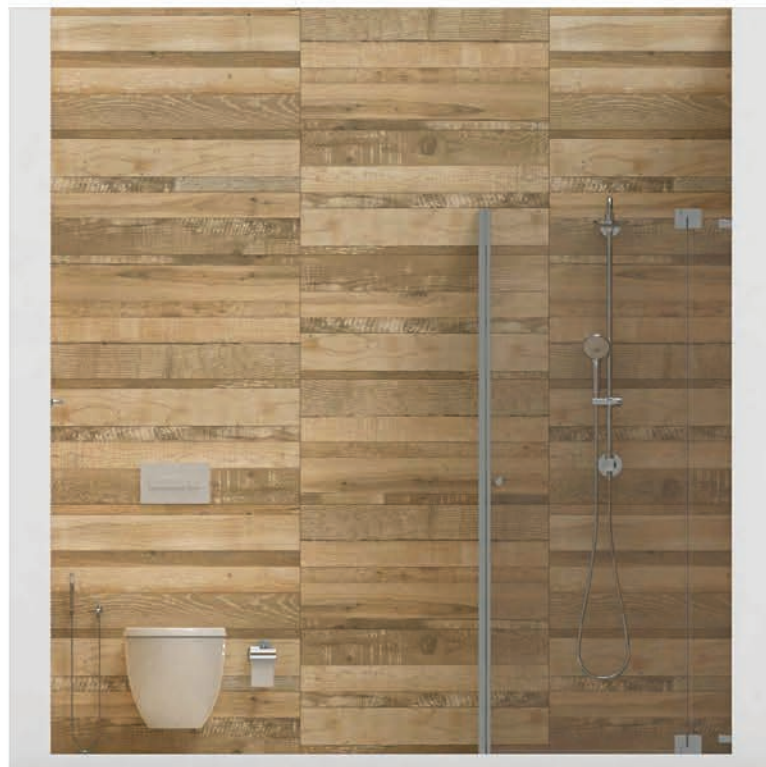

ELEVATION -A

ELEVATION -B

ELEVATION -C

ELEVATION -D

PLAN VIEW

PERSPECTIVE VIEWS 01

PERSPECTIVE VIEWS 02

TILE COMBINATION

FLOOR  
COTTAGE BEIGE  
[2KK.MA]MATT  
90X45 CM

FLOOR  
YOHO BEIGE  
[96B.MA]MATT  
60X60 CM