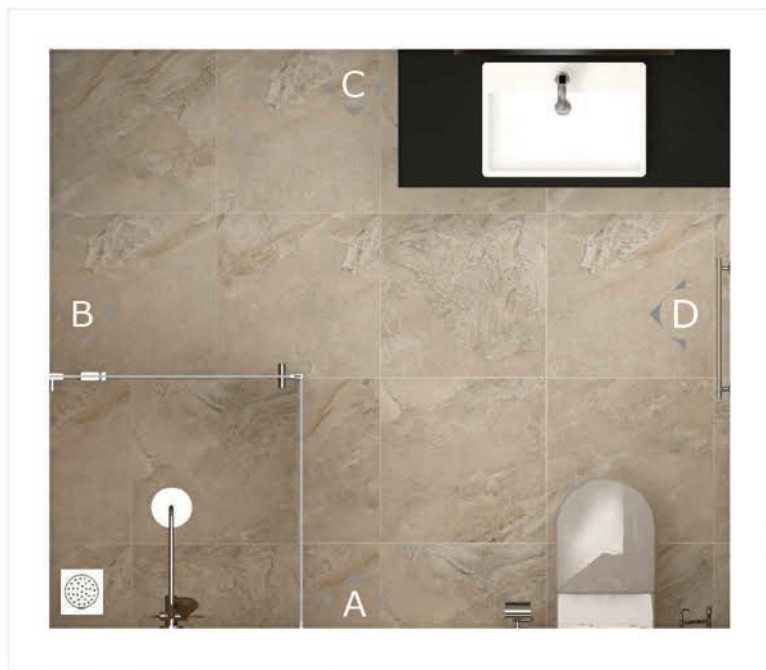

ELEVATION -A

ELEVATION -B

ELEVATION -C

ELEVATION -D

PLAN VIEW

PERSPECTIVE VIEWS 01

PERSPECTIVE VIEWS 02

TILE COMBINATION

FLOOR  
COTTAGE BEIGE  
[2KK.MA]MATT  
90X45 CM

FLOOR  
YOHO BEIGE  
[96B.MA]MATT  
60X60 CM