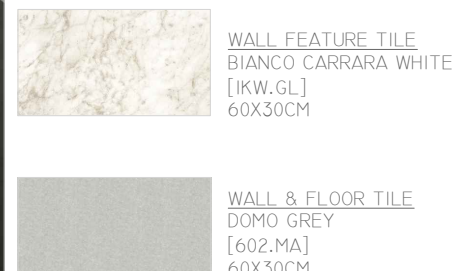

TILE COMBINATION

WALL FEATURE TILE
BIANCO CARRARA WHITE
[1KW.GL]
60X30CM

WALL & FLOOR TILE
DOMO GREY
[602.MA]
60X30CM