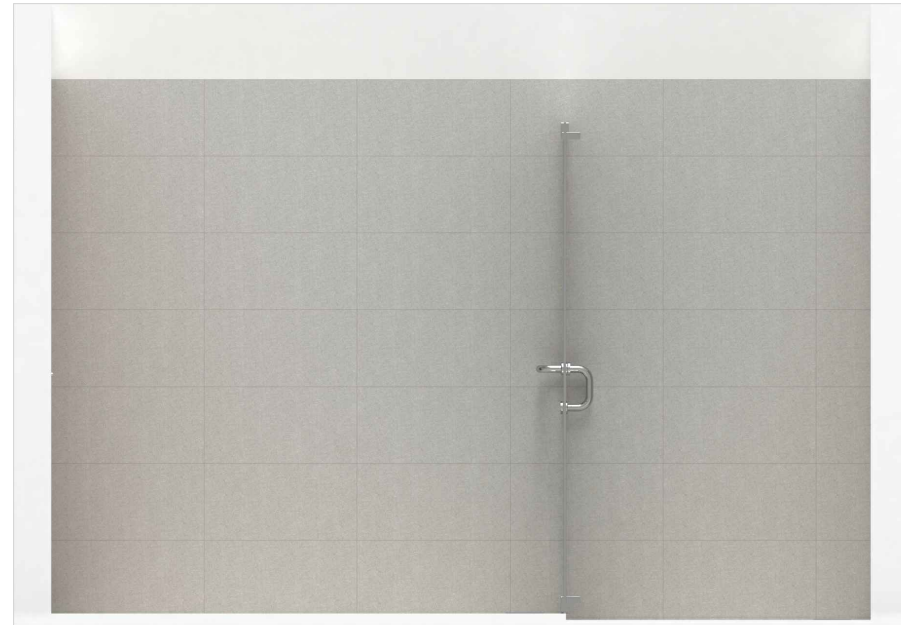

ELEVATION - A

ELEVATION - B

ELEVATION - C

ELEVATION - D

PLAN VIEW

PERSPECTIVE VIEW 01

PERSPECTIVE VIEW 02

TILE COMBINATION

WALL FEATURE TILE  
BIANCO CARRARA WHITE  
[1KW.GL]  
60X30CM

WALL & FLOOR TILE  
DOMO GREY  
[602.MA]  
60X30CM