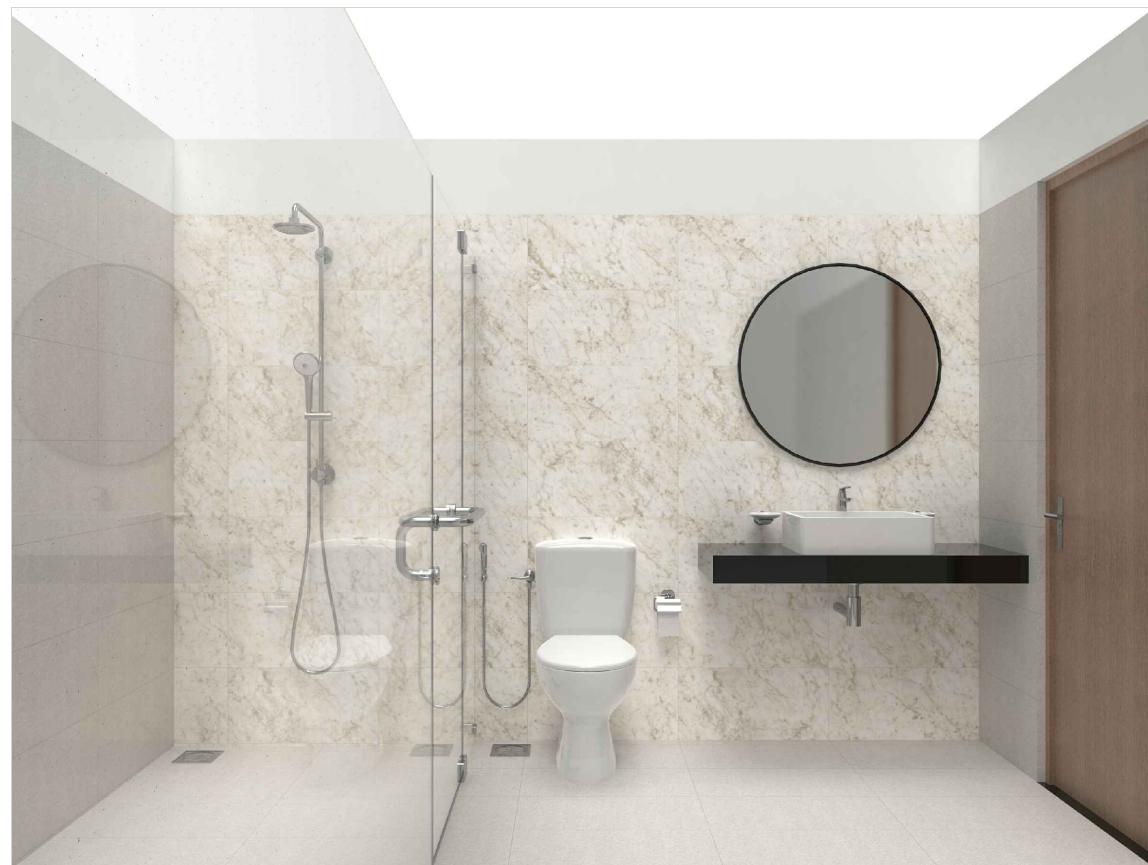

ELEVATION - A

ELEVATION - B

ELEVATION - C

ELEVATION - D

PLAN VIEW

PERSPECTIVE VIEW 01

PERSPECTIVE VIEW 02

TILE COMBINATION

WALL FEATURE TILE  
BIANCO CARRARA WHITE  
[1KW.GL]  
60X30CM

WALL & FLOOR TILE  
DOMO GREY  
[602.MA]  
60X30CM