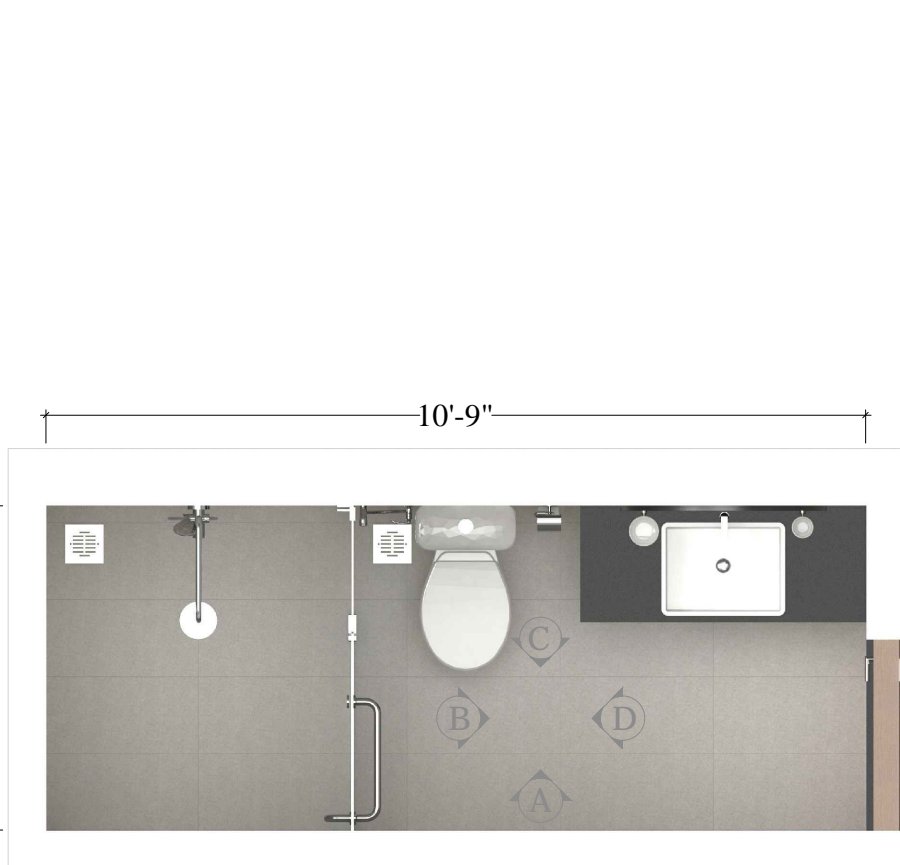

ELEVATION - A

ELEVATION - B

ELEVATION - C

ELEVATION - D

PLAN VIEW

PERSPECTIVE VIEW 01

PERSPECTIVE VIEW 02

TILE COMBINATION

WALL FEATURE TILE  
BIANCO CARRARA WHITE  
[1KW.GL]  
60X30CM

WALL & FLOOR TILE  
DOMO GREY  
[602.MA]  
60X30CM