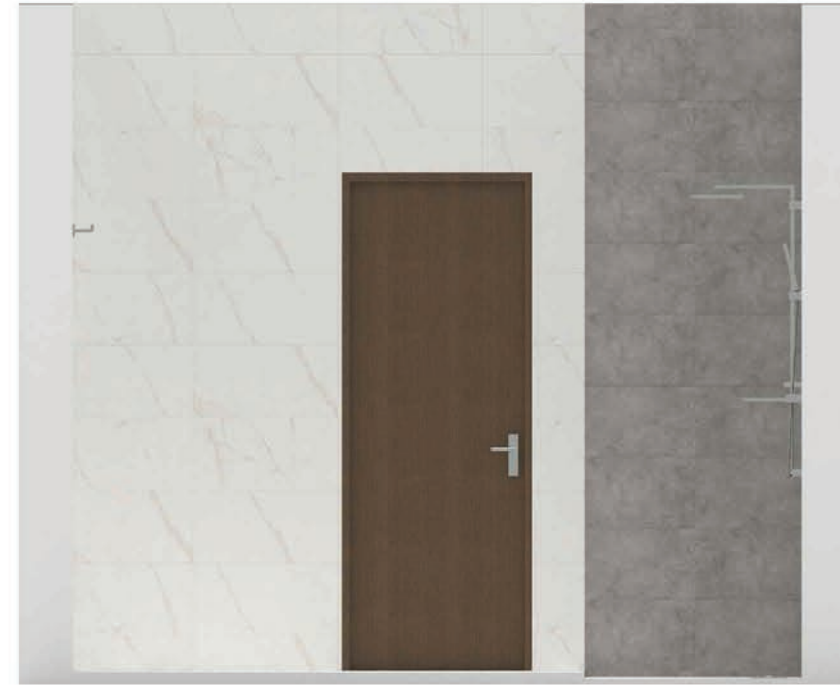

ELEVATION -A

ELEVATION -B

ELEVATION -C

ELEVATION -D

PLAN VIEW

PERSPECTIVE VIEWS

	WALL [FEATURE] STATUARIO SEYMOUR (ELEVATION) [9BE.GL] 60X30 CM
	WALL STATUARIO SEYMOUR [9BW.GL] 60X30 CM
	WALL URBAN STYLE GRAY [9JQ.MT] 60X30 CM
	FLOOR OLYMPUS WHITE [IHL.SM] 60X60 CM