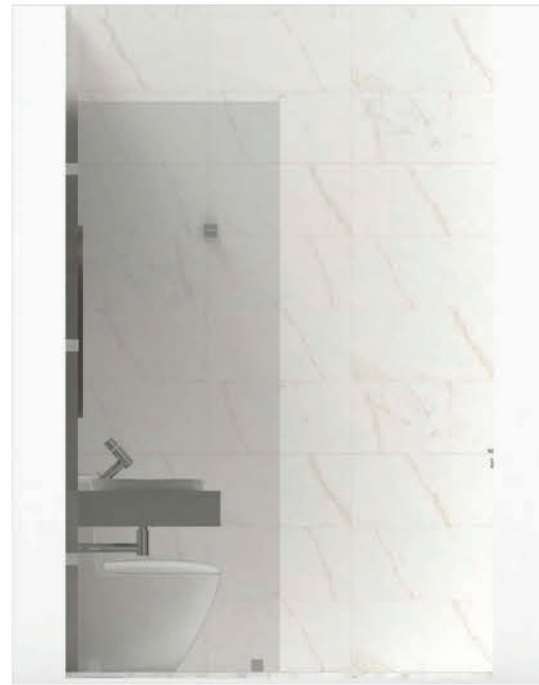

ELEVATION -A

ELEVATION -B

ELEVATION -C

ELEVATION -D

PLAN VIEW

PERSPECTIVE VIEWS

	WALL [FEATURE] STATUARIO SEYMOUR (ELEVATION) [9BE.GL] 60X30 CM
	WALL STATUARIO SEYMOUR [9BW.GL] 60X30 CM
	WALL URBAN STYLE GRAY [9JQ.MT] 60X30 CM
	FLOOR OLYMPUS WHITE [IHL.SM] 60X60 CM