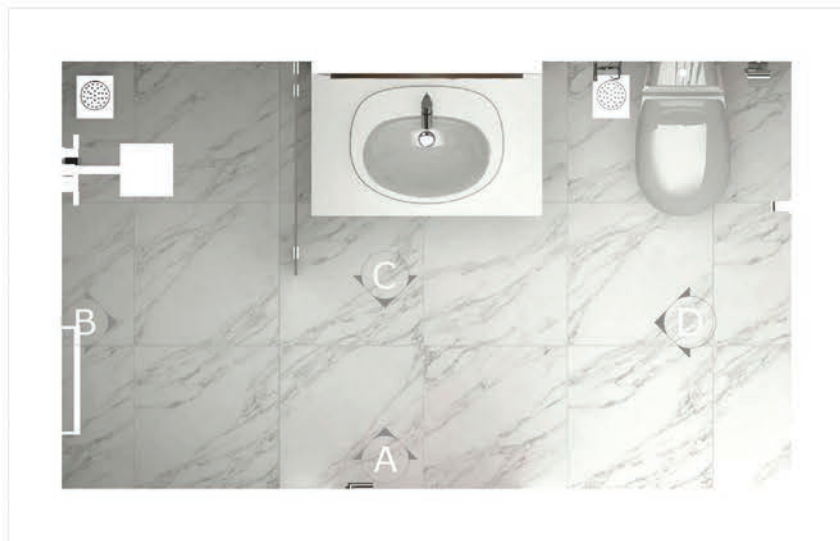

ELEVATION -A

ELEVATION -B

ELEVATION -C

ELEVATION -D

PLAN VIEW

PERSPECTIVE VIEWS

	WALL [FEATURE] STATUARIO SEYMOUR (ELEVATION) [9BE.GL] 60X30 CM
	WALL STATUARIO SEYMOUR [9BW.GL] 60X30 CM
	WALL URBAN STYLE GRAY [9JQ.MT] 60X30 CM
	FLOOR OLYMPUS WHITE [IHL.SM] 60X60 CM