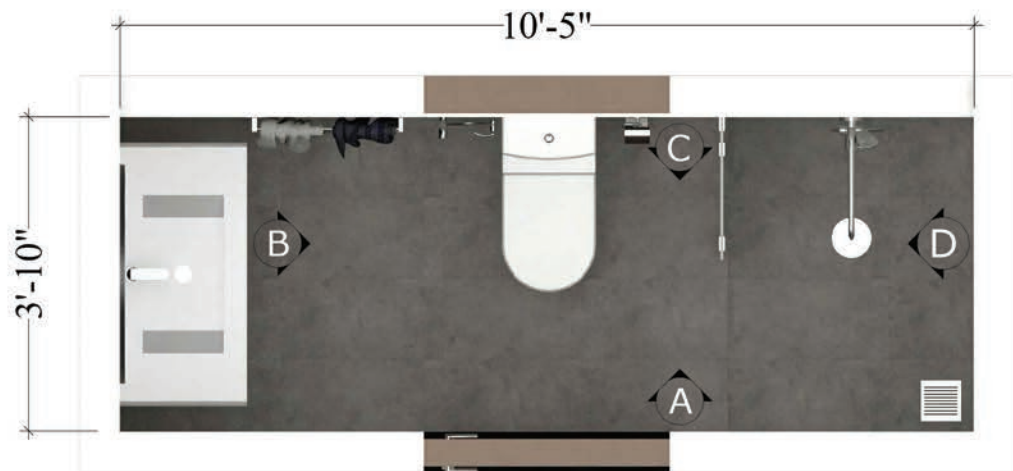

ELEVATION -A

ELEVATION -B

ELEVATION -C

ELEVATION -D

PLAN VIEW

PERSPECTIVE VIEW 01

PERSPECTIVE VIEW 02

WALL  
 BIANCO FLOWER  
 [IHE.SM]SATIN MATT  
 60X30 CM

WALL  
 BIANCO PLANE  
 [IHW.SM]SATIN MATT  
 60X30 CM

FLOOR  
 URBAN STYLE GRAY  
 [9JQ.MA]MATT  
 60X30 CM

TILE COMBINATION