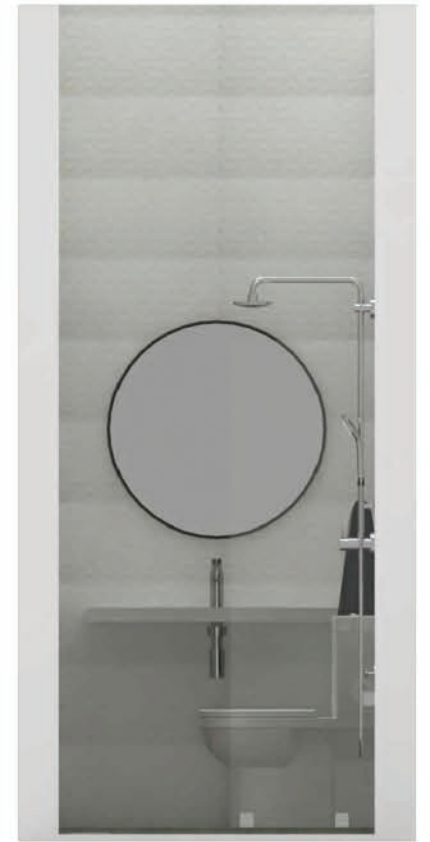

ELEVATION -A

ELEVATION -B

ELEVATION -C

ELEVATION -D

PLAN VIEW

PERSPECTIVE VIEW 01

PERSPECTIVE VIEW 02

WALL  
 BIANCO FLOWER  
 [IHE.SM]SATIN MATT  
 60X30 CM

WALL  
 BIANCO PLANE  
 [IHW.SM]SATIN MATT  
 60X30 CM

FLOOR  
 URBAN STYLE GRAY  
 [9JQ.MA]MATT  
 60X30 CM

TILE COMBINATION