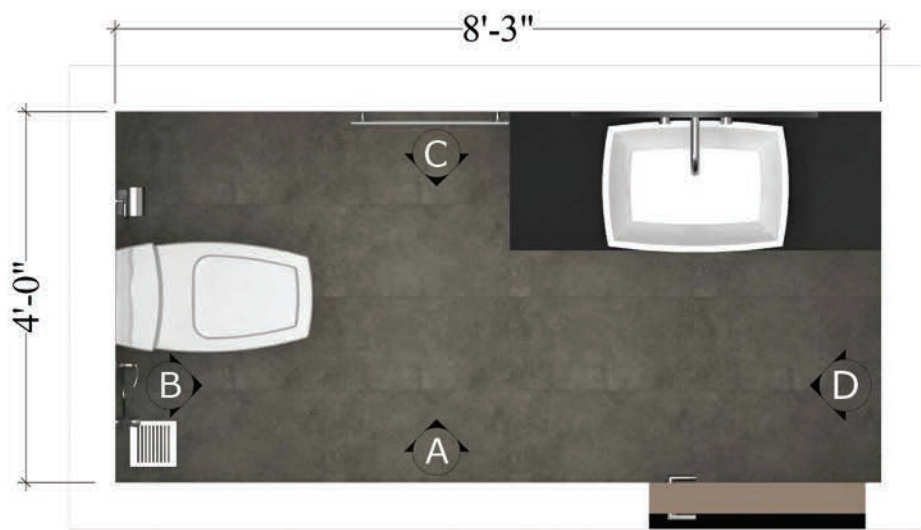

ELEVATION -A

ELEVATION -B

ELEVATION -C

ELEVATION -D

PLAN VIEW

PERSPECTIVE VIEW 01

PERSPECTIVE VIEW 02

WALL  
 NIAGARA GREY  
 [6DW.GL]GLOSS  
 60X30 CM

WALL  
 BIANCO PLANE  
 [IHW.SM]SATIN MATT  
 60X30 CM

WALL  
 URBAN STYLE ANTHRACITE  
 [6JQ.MA]MATT  
 60X30 CM

TILE COMBINATION