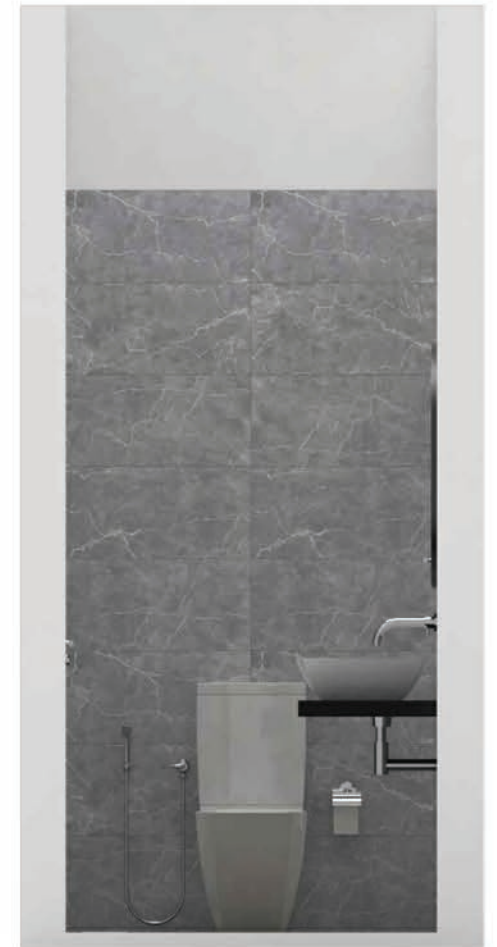

ELEVATION -A

ELEVATION -B

ELEVATION -C

ELEVATION -D

PLAN VIEW

PERSPECTIVE VIEW 01

PERSPECTIVE VIEW 02

WALL  
 NIAGARA GREY  
 [6DW.GL]GLOSS  
 60X30 CM

WALL  
 BIANCO PLANE  
 [IHW.SM]SATIN MATT  
 60X30 CM

WALL  
 URBAN STYLE ANTHRACITE  
 [6JQ.MA]MATT  
 60X30 CM

TILE COMBINATION