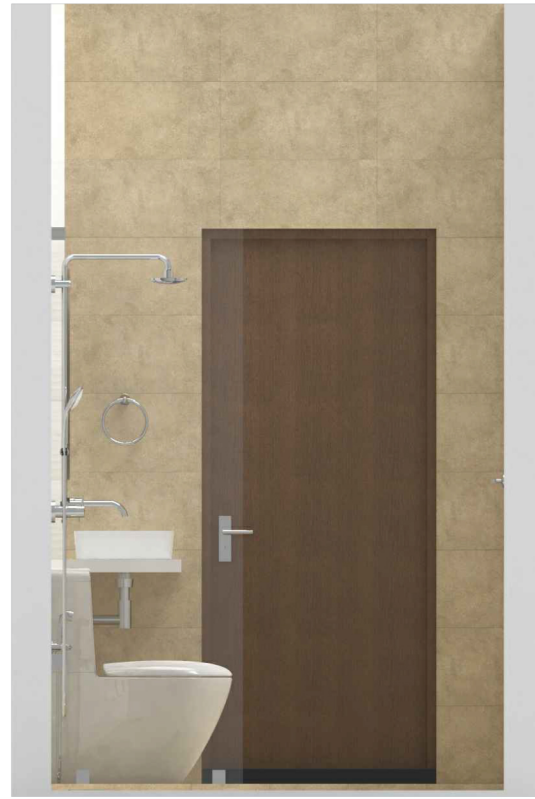

ELEVATION -A

ELEVATION -B

ELEVATION -C

ELEVATION -D

PLAN VIEW

FLOOR & WALL  
URBAN STYLE BEIGE  
[7JP.MA] MATT  
60X30 CM

WALL  
STATUARIO SEYMOUR  
[9BW.GL] GLOSS  
60X30 CM

WALL [FEATURE]  
STATUARIO SEYMOUR  
(DECO)  
[9BE.GL] GLOSS  
60X30 CM

TILE COMBINATION

PERSPECTIVE VIEW 01

PERSPECTIVE VIEW 02