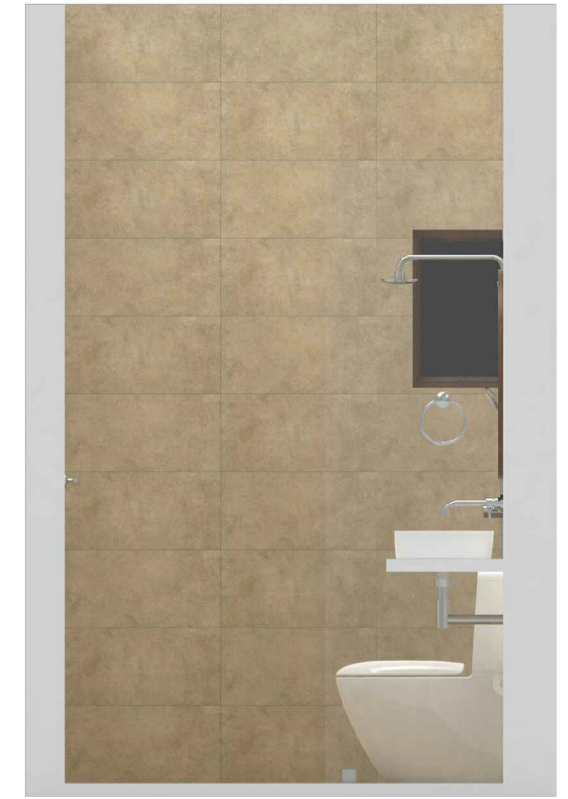

ELEVATION -A

ELEVATION -B

ELEVATION -C

ELEVATION -D

PLAN VIEW

FLOOR & WALL  
URBAN STYLE BEIGE  
[7JP.MA] MATT  
60X30 CM

WALL  
STATUARIO SEYMOUR  
[9BW.GL] GLOSS  
60X30 CM

WALL [FEATURE]  
STATUARIO SEYMOUR  
(DECO)  
[9BE.GL] GLOSS  
60X30 CM

TILE COMBINATION

PERSPECTIVE VIEW 01

PERSPECTIVE VIEW 02