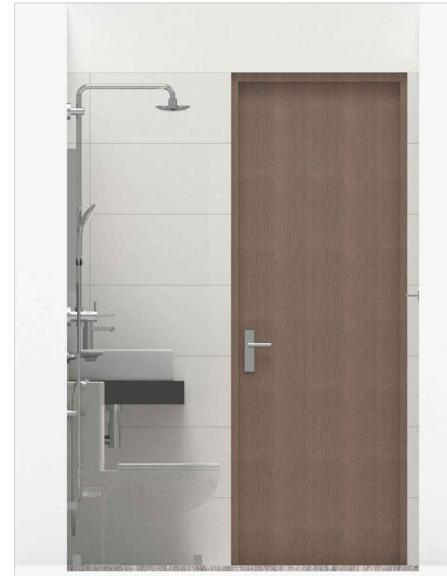

ELEVATION - A

ELEVATION - B

ELEVATION - C

ELEVATION - D

PLAN VIEW

PERSPECTIVE VIEW 01

PERSPECTIVE VIEW 02

WALL FEATURE TILE 01  
NIAGARA GRAY  
[6DW.GL]  
60X30CM

WALL FEATURE TILE 02  
MONT BLANC VECTOR  
[1MW.GL]  
60X30CM

WALL TILE  
SOLID WHITE  
[1IB.GL]  
60X30CM

FLOOR TILE  
GRANITE GRAY  
[6GM.MA]  
60X60CM

TILE COMBINATION