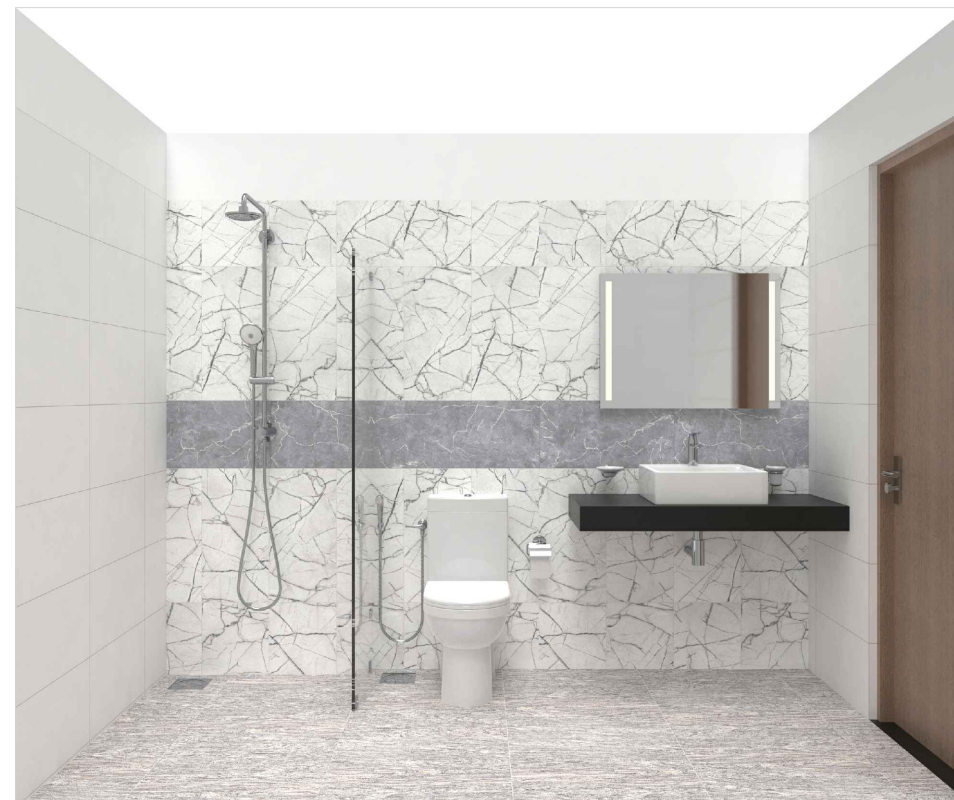

ELEVATION - A

ELEVATION - B

ELEVATION - C

ELEVATION - D

PLAN VIEW

PERSPECTIVE VIEW 01

PERSPECTIVE VIEW 02

WALL FEATURE TILE 01  
NIAGARA GRAY  
[6DW.GL]  
60X30CM

WALL FEATURE TILE 02  
MONT BLANC VECTOR  
[1MW.GL]  
60X30CM

WALL TILE  
SOLID WHITE  
[1IB.GL]  
60X30CM

FLOOR TILE  
GRANITE GRAY  
[6GM.MA]  
60X60CM

TILE COMBINATION