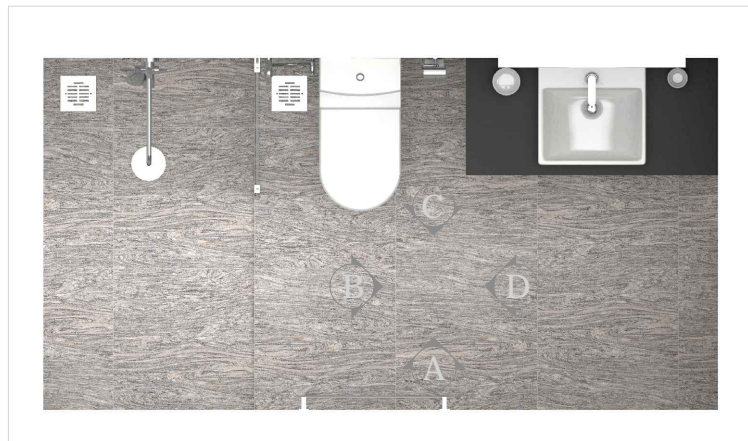

ELEVATION - A

ELEVATION - B

ELEVATION - C

ELEVATION - D

PLAN VIEW

PERSPECTIVE VIEW 01

PERSPECTIVE VIEW 02

WALL FEATURE TILE 01  
NIAGARA GRAY  
[6DW.GL]  
60X30CM

WALL FEATURE TILE 02  
MONT BLANC VECTOR  
[1MW.GL]  
60X30CM

WALL TILE  
SOLID WHITE  
[1IB.GL]  
60X30CM

FLOOR TILE  
GRANITE GRAY  
[6GM.MA]  
60X60CM

TILE COMBINATION