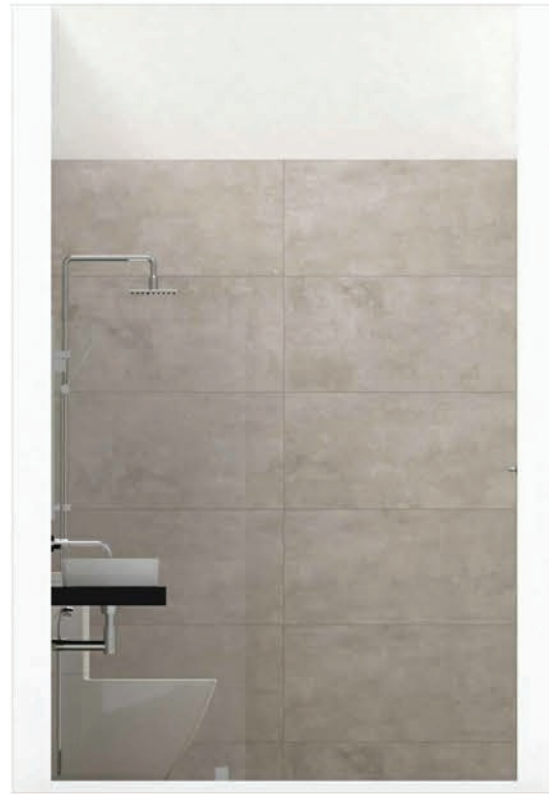

ELEVATION -A

ELEVATION -B

ELEVATION -C

ELEVATION -D

PLAN VIEW

PERSPECTIVE VIEW 01

PERSPECTIVE VIEW 02

WALL
HERITAGE CEMENT WHITE
[IDC.MA]MATT
90X45 CM

WALL
URBAN STYLE SMOKE
[IJP.MA]MATT
60X30 CM

FLOOR
URBAN STYLE NATURAL
[8JP.MA]MATT
60X30 CM

TILE COMBINATION