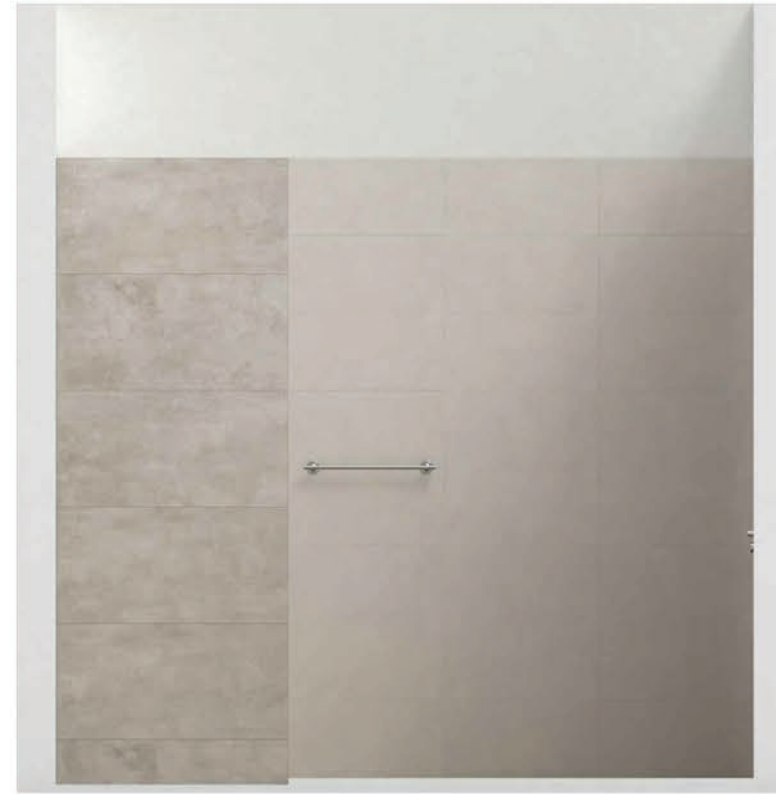

ELEVATION -A

ELEVATION -B

ELEVATION -C

ELEVATION -D

PLAN VIEW

PERSPECTIVE VIEW 01

PERSPECTIVE VIEW 02

WALL
HERITAGE CEMENT WHITE
[IDC.MA]MATT
90X45 CM

WALL
URBAN STYLE SMOKE
[IJP.MA]MATT
60X30 CM

FLOOR
URBAN STYLE NATURAL
[8JP.MA]MATT
60X30 CM

TILE COMBINATION