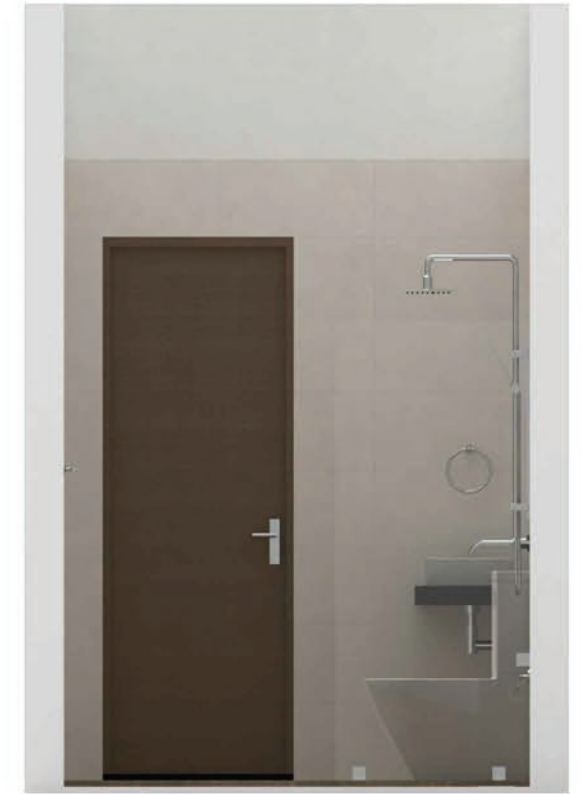

ELEVATION -A

ELEVATION -B

ELEVATION -C

ELEVATION -D

PLAN VIEW

PERSPECTIVE VIEW 01

PERSPECTIVE VIEW 02

WALL
HERITAGE CEMENT WHITE
[IDC.MA]MATT
90X45 CM

WALL
URBAN STYLE SMOKE
[IJP.MA]MATT
60X30 CM

FLOOR
URBAN STYLE NATURAL
[8JP.MA]MATT
60X30 CM

TILE COMBINATION