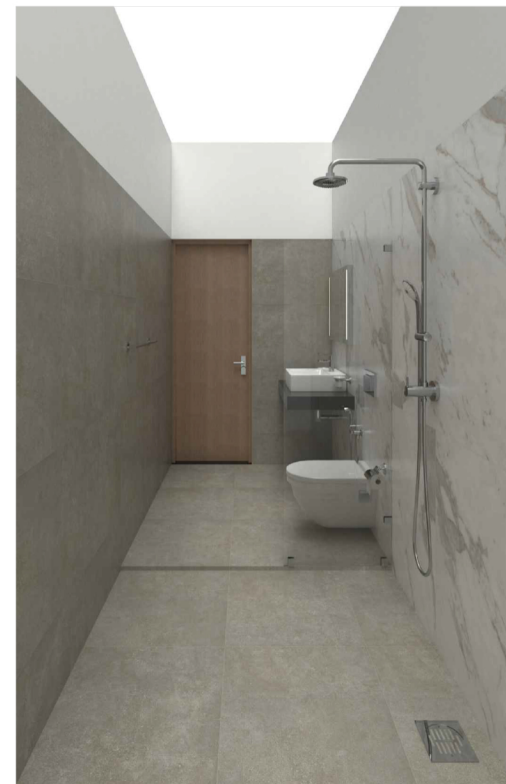

ELEVATION - A

ELEVATION - B

ELEVATION - C

ELEVATION - D

PLAN VIEW

PERSPECTIVE VIEW 01

PERSPECTIVE VIEW 02

WALL FEATURE TILE  
STATUARIO PEARL  
[IGD.PL]  
60X120CM

WALL & FLOOR TILE  
VIBRATO GREY  
[VBT/699.MA]  
60X60CM

TILE COMBINATION