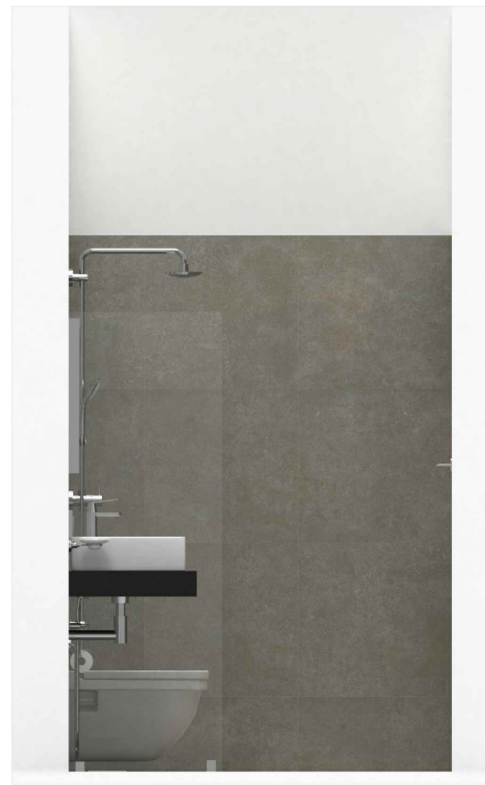

ELEVATION - A

ELEVATION - B

ELEVATION - C

ELEVATION - D

PLAN VIEW

PERSPECTIVE VIEW 01

PERSPECTIVE VIEW 02

WALL FEATURE TILE  
STATUARIO PEARL  
[IGD.PL]  
60X120CM

WALL & FLOOR TILE  
VIBRATO GREY  
[VBT/699.MA]  
60X60CM

TILE COMBINATION