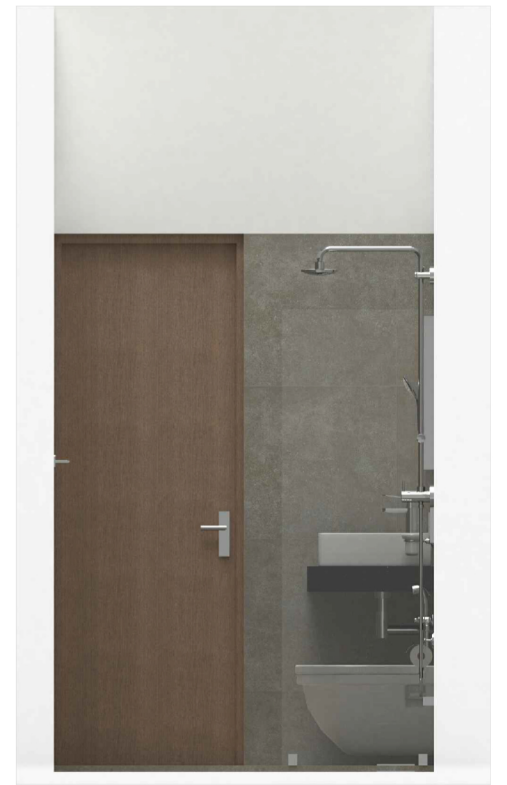

ELEVATION - A

ELEVATION - B

ELEVATION - C

ELEVATION - D

PLAN VIEW

PERSPECTIVE VIEW 01

PERSPECTIVE VIEW 02

WALL FEATURE TILE  
STATUARIO PEARL  
[IGD.PL]  
60X120CM

WALL & FLOOR TILE  
VIBRATO GREY  
[VBT/699.MA]  
60X60CM

TILE COMBINATION