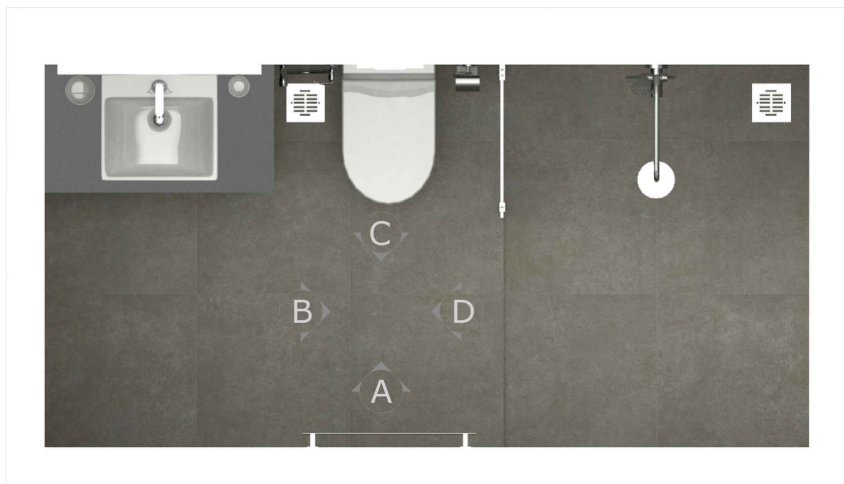

ELEVATION - A

ELEVATION - B

ELEVATION - C

ELEVATION - D

PLAN VIEW

PERSPECTIVE VIEW 01

PERSPECTIVE VIEW 02

WALL FEATURE TILE  
STATUARIO PEARL  
[IGD.PL]  
60X120CM

WALL & FLOOR TILE  
VIBRATO GREY  
[VBT/699.MA]  
60X60CM

TILE COMBINATION