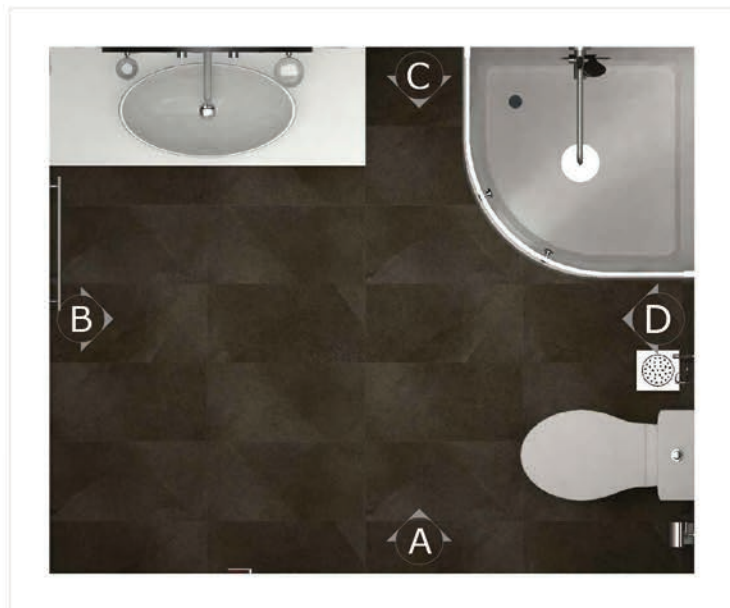

ELEVATION -A

ELEVATION -B

ELEVATION -C

ELEVATION -D

PLAN VIEW

PERSPECTIVE VIEW 01

PERSPECTIVE VIEW 02

- 
FLOOR
 SLOW BROWN
 [94/434] MATT
 60X30 CM
- 
WALL
 SLOW DOVE
 WHITE
 [94/125] MATT
 60X30 CM