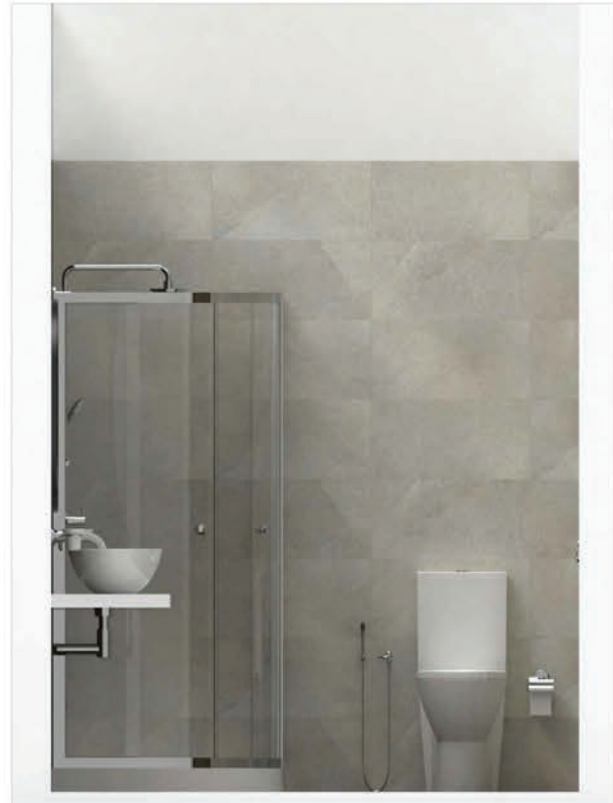

ELEVATION -A

ELEVATION -B

ELEVATION -C

ELEVATION -D

PLAN VIEW

PERSPECTIVE VIEW 01

PERSPECTIVE VIEW 02

- 
FLOOR
 SLOW BROWN
 [94/434] MATT
 60X30 CM
- 
WALL
 SLOW DOVE
 WHITE
 [94/125] MATT
 60X30 CM

TILE COMBINATION