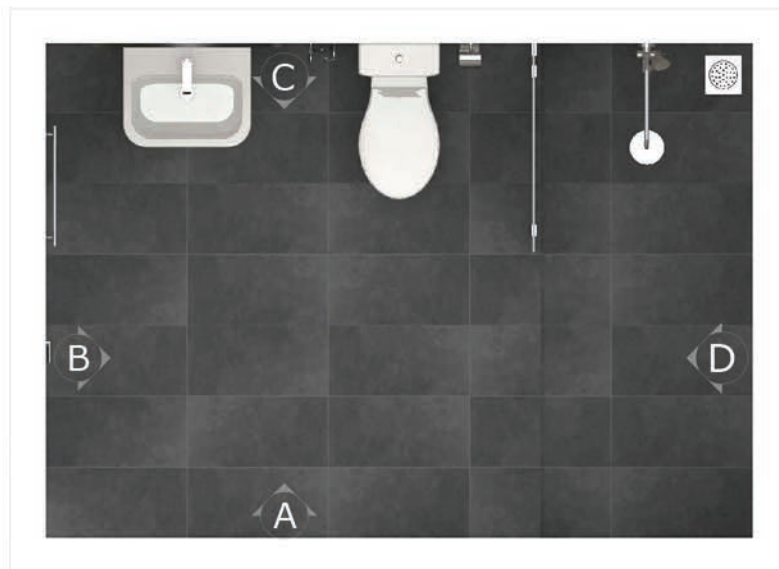

ELEVATION -A

ELEVATION -B

ELEVATION -C

ELEVATION -D

PLAN VIEW

PERSPECTIVE VIEW 01

PERSPECTIVE VIEW 02

- WALL**
 DOMO IVORY
 [DOM/139]MATT
 60X30 CM
- FLOOR**
 QUARTZO GRAFITE
 BLACK
 [9R/630]MATT
 60X30 CM