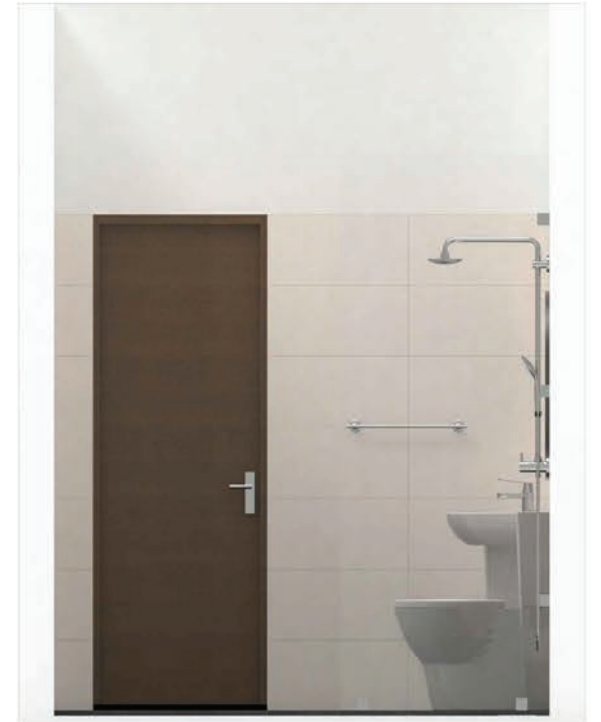

ELEVATION -A

ELEVATION -B

ELEVATION -C

ELEVATION -D

PLAN VIEW

PERSPECTIVE VIEW 01

PERSPECTIVE VIEW 02

- WALL**
 DOMO IVORY
 [DOM/139]MATT
 60X30 CM
- FLOOR**
 QUARTZO GRAFITE
 BLACK
 [9R/630]MATT
 60X30 CM