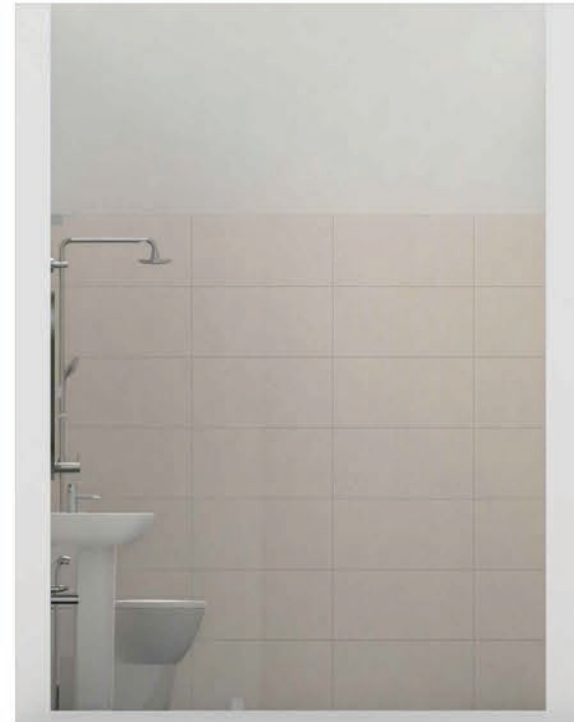

ELEVATION -A

ELEVATION -B

ELEVATION -C

ELEVATION -D

PLAN VIEW

PERSPECTIVE VIEW 01

PERSPECTIVE VIEW 02

- WALL**
 DOMO IVORY
 [DOM/139]MATT
 60X30 CM
- FLOOR**
 QUARTZO GRAFITE
 BLACK
 [9R/630]MATT
 60X30 CM