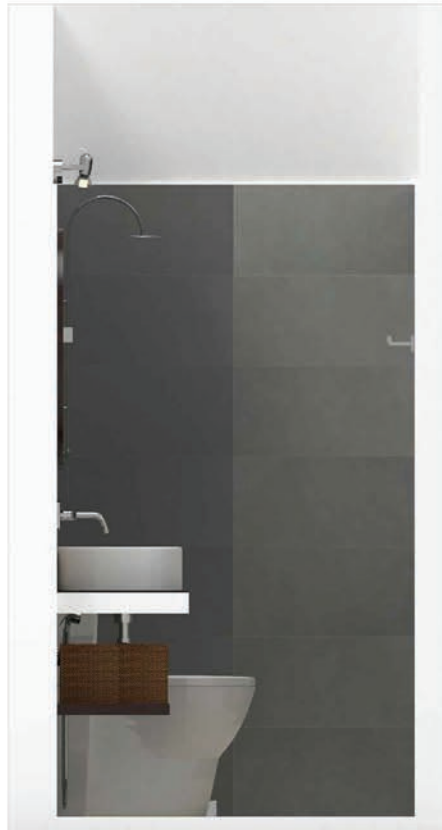

ELEVATION -A

ELEVATION -B

ELEVATION -C

ELEVATION -D

PLAN VIEW

PERSPECTIVE VIEWS

WALL
QUARTZO GRAPHITE WHITE
[9R/136]
60X30 CM

FLOOR
DOMO IVORY
[DOM/139]
60X30 CM