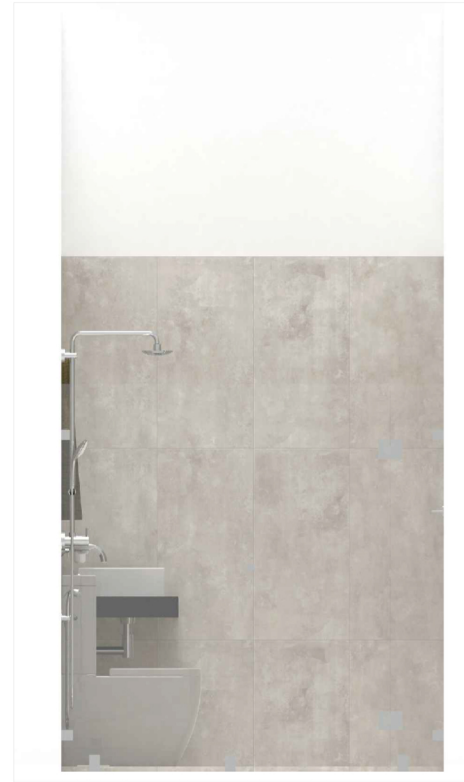

ELEVATION - A

ELEVATION - B

ELEVATION - C

ELEVATION - D

PLAN VIEW

PERSPECTIVE VIEW 01

PERSPECTIVE VIEW 02

WALL & FLOOR TILE
HERITAGE CEMENT WHITE
[IDC.MA]
90X45CM

TILE COMBINATION