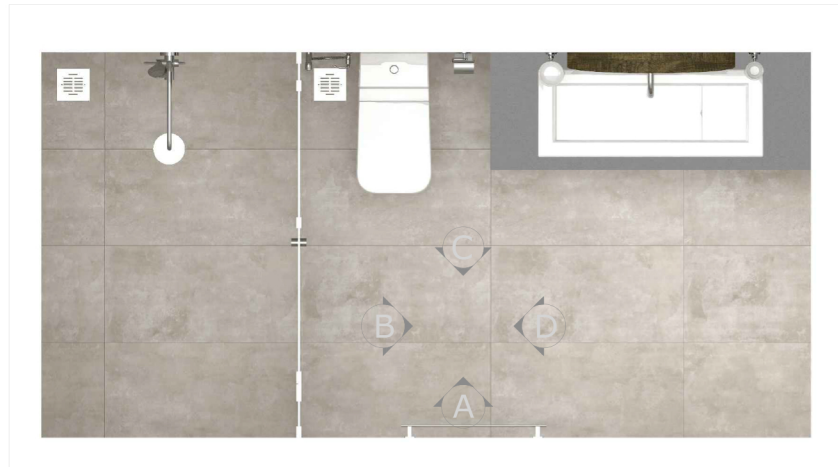

ELEVATION - A

ELEVATION - B

ELEVATION - C

ELEVATION - D

PLAN VIEW

PERSPECTIVE VIEW 01

PERSPECTIVE VIEW 02

WALL & FLOOR TILE
HERITAGE CEMENT WHITE
[IDC.MA]
90X45CM