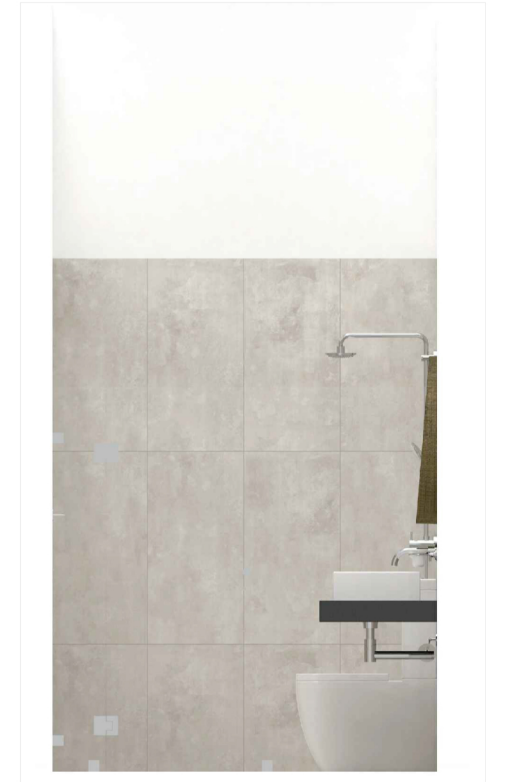

ELEVATION - A

ELEVATION - B

ELEVATION - C

ELEVATION - D

PLAN VIEW

PERSPECTIVE VIEW 01

PERSPECTIVE VIEW 02

WALL & FLOOR TILE
HERITAGE CEMENT WHITE
[IDC.MA]
90X45CM