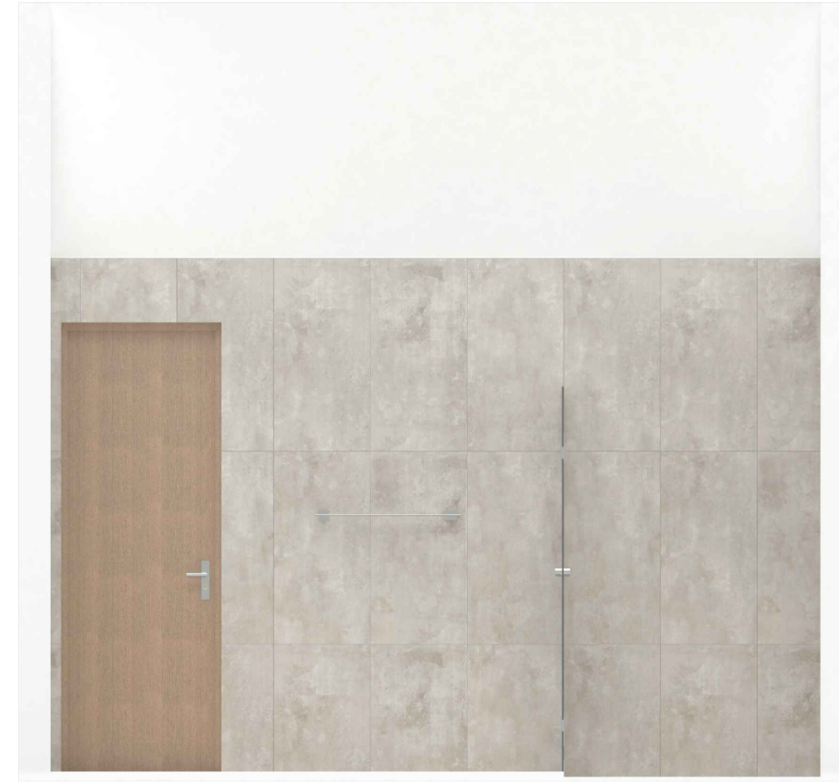

ELEVATION - A

ELEVATION - B

ELEVATION - C

ELEVATION - D

PLAN VIEW

PERSPECTIVE VIEW 01

PERSPECTIVE VIEW 02

WALL & FLOOR TILE
HERITAGE CEMENT WHITE
[IDC.MA]
90X45CM