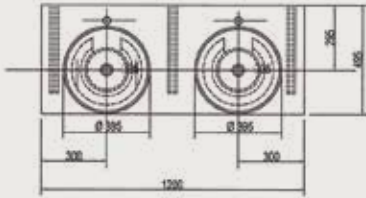

### TECHNICAL INFORMATION

\*\* Approximate measurements for comparison only

CONFIGURATION	COUNTER TOP WASH BASIN WITH CERAMIC TABLE
Weight (Basin)	6.5 kg
Weight (Half pedestal)	4.5 kg
Weight (Ceramic table)	23 kg
Basin Area	375 X 375 X 105 mm
Half Pedestal size	315 X 315 X 200 mm
Ceramic table size	1200 X 500 X 45 mm
Height - Floor to Rim	850 mm
Height - Floor to Rim	850 mm
Nominal Dimensions	395 X 395 X 155 mm
Waste Hole	45 mm
Water Depth	105 mm

## TECHNICAL DRAWINGS

All drawings contain the necessary measurements, which are subject to standard tolerances. They are stated in mm, are drawn on a scale of 1:20 and are non-binding. Exact measurements, in particular for customized installation scenarios, can only be taken from the finished ceramic piece.