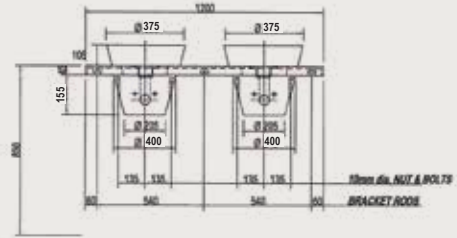

### TECHNICAL INFORMATION

\*\* Approximate measurements for comparison only

CONFIGURATION	COUNTER TOP WASH BASIN WITH CERAMIC TABLE
Weight (Basin)	6.5 kg
Weight (Half pedestal)	4.5 kg
Weight (Ceramic table)	23 kg
Basin Area	375 X 375 X 105 mm
Half Pedestal size	315 X 315 X 200 mm
Ceramic table size	1200 X 500 X 45 mm
Height - Floor to Rim	850 mm
Height - Floor to Rim	850 mm
Nominal Dimensions	395 X 395 X 155 mm
Waste Hole	45 mm
Water Depth	105 mm

## TECHNICAL DRAWINGS

All drawings contain the necessary measurements, which are subject to standard tolerances. They are stated in mm, are drawn on a scale of 1:20 and are non-binding. Exact measurements, in particular for customized installation scenarios, can only be taken from the finished ceramic piece.