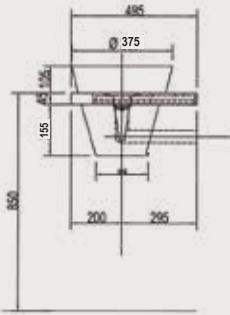

### TECHNICAL INFORMATION

\*\* Approximate measurements for comparison only

CONFIGURATION	COUNTER TOP WASH BASIN WITH CERAMIC TABLE
Weight (Basin)	6.5 kg
Weight (Half pedestal)	4.5 kg
Weight (Ceramic table)	23 kg
Basin Area	375 X 375 X 105 mm
Half Pedestal size	315 X 315 X 200 mm
Ceramic table size	1200 X 500 X 45 mm
Height - Floor to Rim	850 mm
Height - Floor to Rim	850 mm
Nominal Dimensions	395 X 395 X 155 mm
Waste Hole	45 mm
Water Depth	105 mm

## TECHNICAL DRAWINGS

All drawings contain the necessary measurements, which are subject to standard tolerances. They are stated in mm, are drawn on a scale of 1:20 and are non-binding. Exact measurements, in particular for customized installation scenarios, can only be taken from the finished ceramic piece.