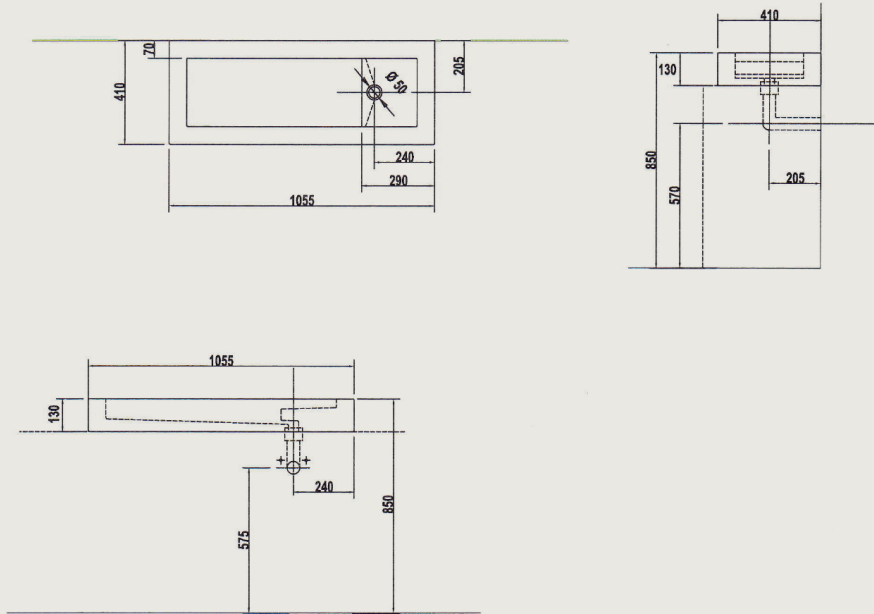

### TECHNICAL INFORMATION

\*\* Approximate measurements for comparison only

CONFIGURATION	VANITY TOP WASH BASIN
Weight	28 kg
Basin Area	910x265x110 mm
Height - Floor to Rim	850 mm
Nominal Dimensions	1055x410x135 mm
Waste Hole	50 mm

## TECHNICAL DRAWINGS

All drawings contain the necessary measurements, which are subject to standard tolerances. They are stated in mm, are drawn on a scale of 1:20 and are non-binding. Exact measurements, in particular for customized installation scenarios, can only be taken from the finished ceramic piece.

\*\* Dimensions of fixtures are nominal and may vary within the range of tolerance. These measurements are subject to change or cancellation. No responsibility is assumed for use of superseded or voided leaflet.