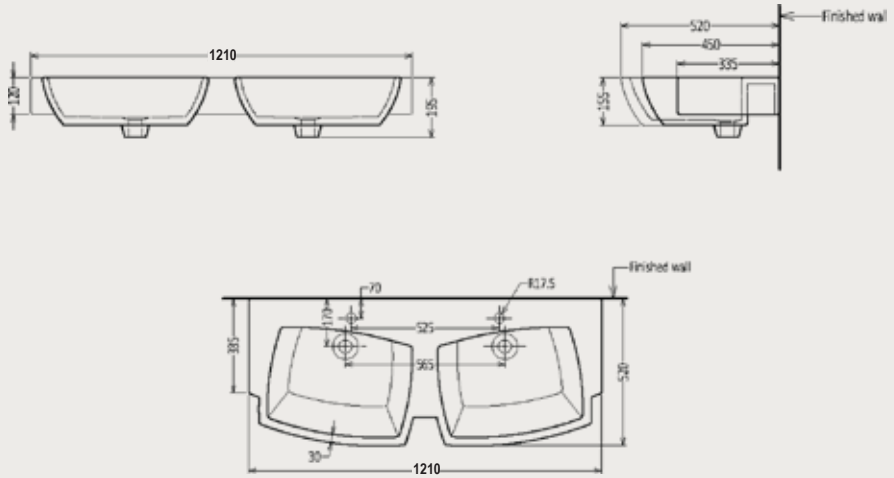

### TECHNICAL INFORMATION

\*\* Approximate measurements for comparison only

CONFIGURATION	WALL HUNG WASH BASIN
Weight	37 kg
Basin Area	470 X 350 X 130 X 2 mm
Height - Floor to Rim	850 mm
Nominal Dimensions	1210 X 525 X 185 mm
Waste Hole	48 mm
Faucet Hole	35mm
Water Depth	130 mm

## TECHNICAL DRAWINGS

All drawings contain the necessary measurements, which are subject to standard tolerances. They are stated in mm, are drawn on a scale of 1:20 and are non-binding. Exact measurements, in particular for customized installation scenarios, can only be taken from the finished ceramic piece.

FOLLOW US

\*\* Dimensions of fixtures are nominal and may vary within the range of tolerance. These measurements are subject to change or cancellation. No responsibility is assumed for use of superseded or voided leaflet.