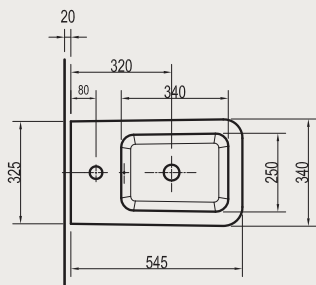

### TECHNICAL INFORMATION

\*\* Approximate measurements for comparison only

CONFIGURATION	FLOOR STANDING BIDET
Weight	28 kg
Bowl size	335 X 250 X 155mm
Nominal dimensions	555 X 345 X 430mm
Faucet hole	35mm
Waste hole	45mm
Height - Floor to Rim	420 mm

## TECHNICAL DRAWINGS

All drawings contain the necessary measurements, which are subject to standard tolerances. They are stated in mm, are drawn on a scale of 1:20 and are non-binding. Exact measurements, in particular for customized installation scenarios, can only be taken from the finished ceramic piece.