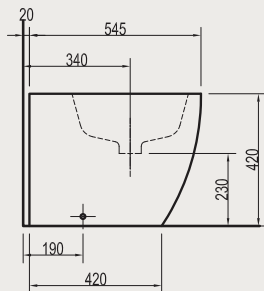

### TECHNICAL INFORMATION

\*\* Approximate measurements for comparison only

CONFIGURATION	FLOOR STANDING BIDET
Weight	28 kg
Bowl size	335 X 250 X 155mm
Nominal dimensions	555 X 345 X 430mm
Faucet hole	35mm
Waste hole	45mm
Height - Floor to Rim	420 mm

## TECHNICAL DRAWINGS

All drawings contain the necessary measurements, which are subject to standard tolerances. They are stated in mm, are drawn on a scale of 1:20 and are non-binding. Exact measurements, in particular for customized installation scenarios, can only be taken from the finished ceramic piece.