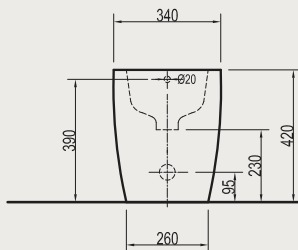

### TECHNICAL INFORMATION

\*\* Approximate measurements for comparison only

CONFIGURATION	FLOOR STANDING BIDET
Weight	28 kg
Bowl size	335 X 250 X 155mm
Nominal dimensions	555 X 345 X 430mm
Faucet hole	35mm
Waste hole	45mm
Height - Floor to Rim	420 mm

## TECHNICAL DRAWINGS

All drawings contain the necessary measurements, which are subject to standard tolerances. They are stated in mm, are drawn on a scale of 1:20 and are non-binding. Exact measurements, in particular for customized installation scenarios, can only be taken from the finished ceramic piece.