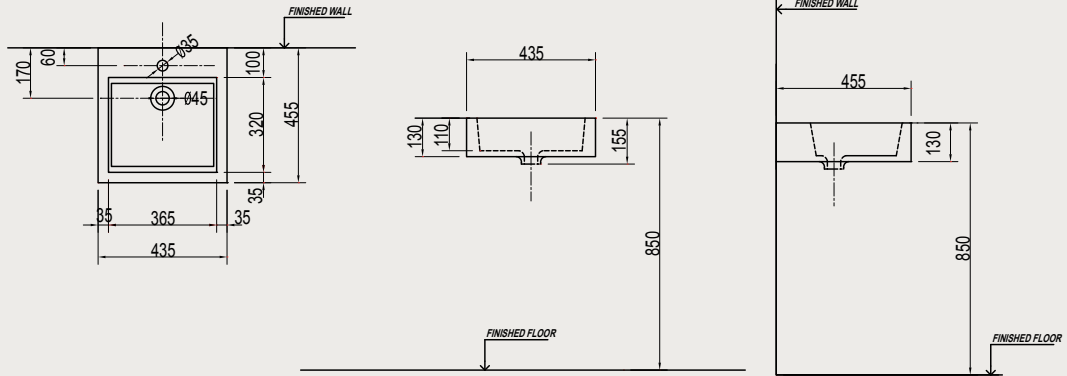

CONFIGURATION	FLOOR STANDING BIDET
Weight	13.5 kg
Basin Area	515 X 305 X 115 mm
Height - Floor to Rim	850 mm
Nominal Dimensions	740 X 455 X 170 mm
Faucet Hole	35 mm
Waste Hole	45 mm
Water Depth	110 mm

SUMMER BLUE 40 WASH BASIN

TECHNICAL DRAWINGS

All drawings contain the necessary measurements, which are subject to standard tolerances. They are stated in mm, are drawn on a scale of 1:20 and are non-binding. Exact measurements, in particular for customized installation scenarios, can only be taken from the finished ceramic piece.

FOLLOW US

** Dimensions of fixtures are nominal and may vary within the range of tolerance. These measurements are subject to change or cancellation. No responsibility is assumed for use of superseded or voided leaflet.