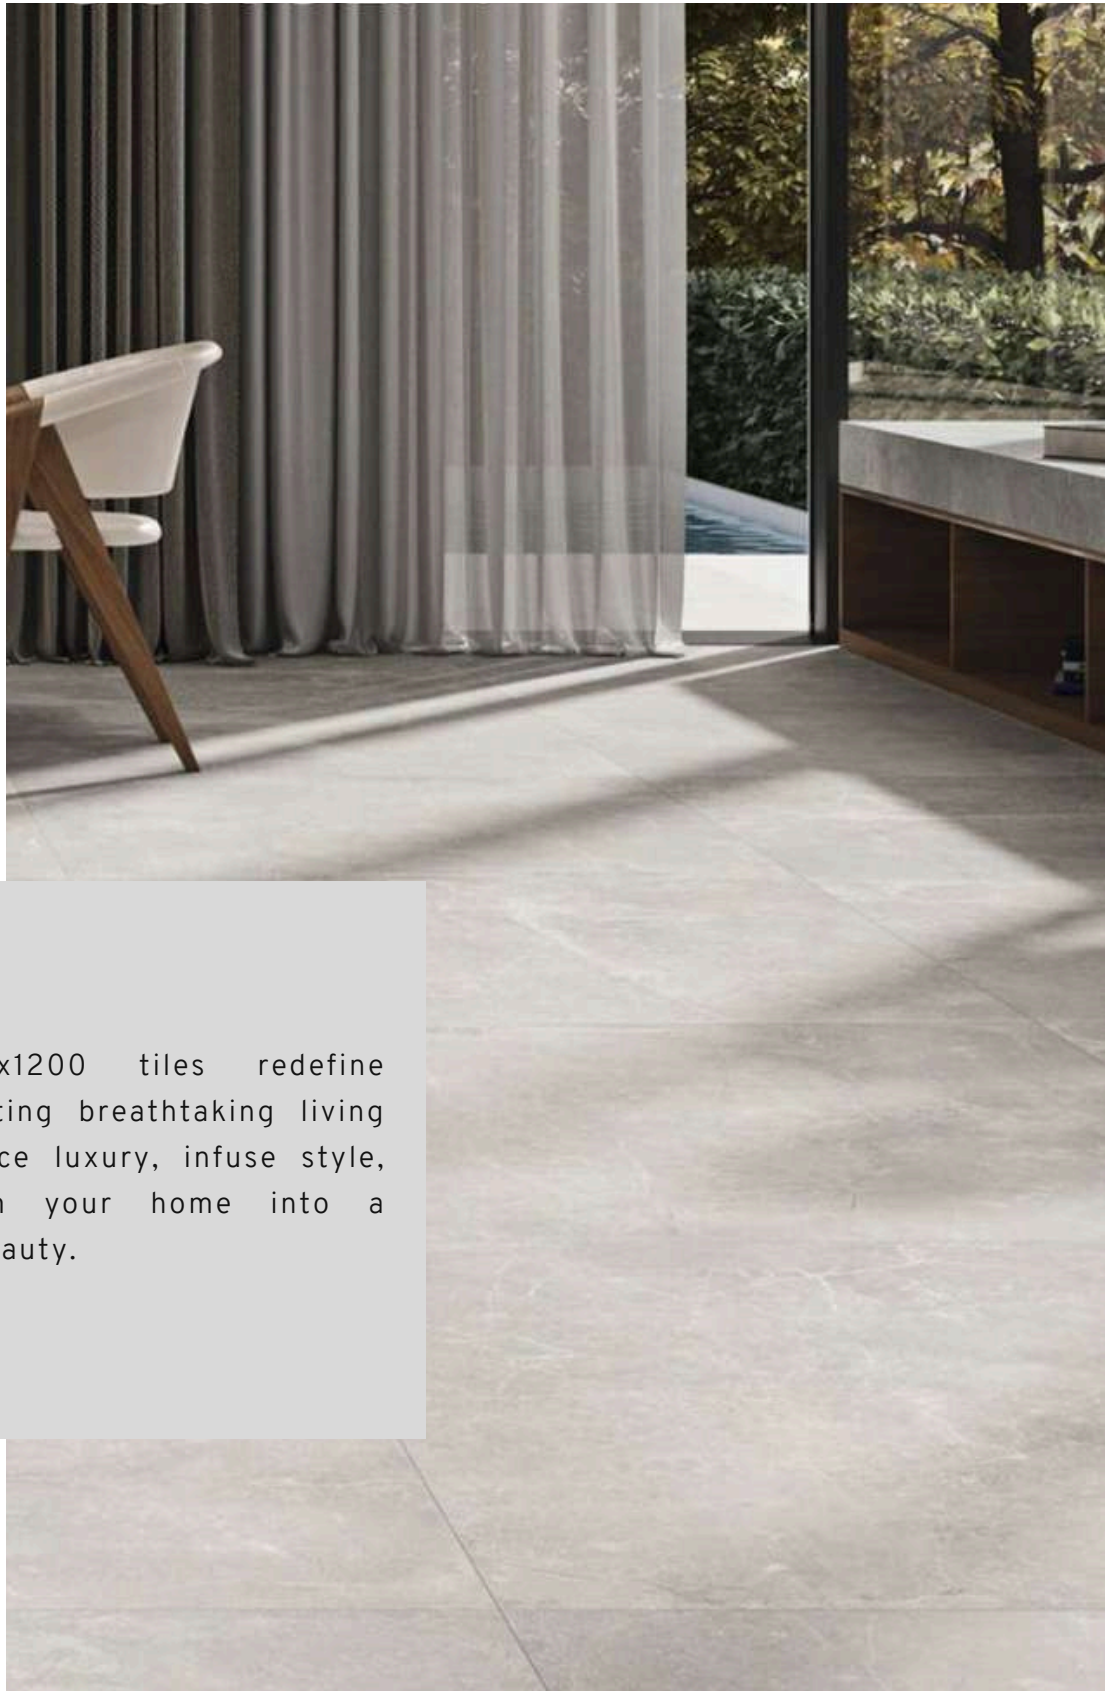

**Introducing**

**800 x 1200 mm**

**Tile Collection**

Rocell's 800x1200 tiles redefine elegance, crafting breathtaking living spaces. Embrace luxury, infuse style, and transform your home into a sanctuary of beauty.