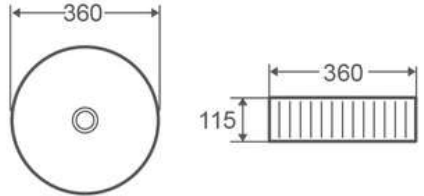

## Nebula X Washbasin

RB.TGN.0BW130.CE.PI

Prism Washbasin

RB.TGN.0BW130.CE.PG

Prism Washbasin  
(Matt White)

RB.TGN.0BW130.CE.PH

Prism S Watercloset

RB.TGN.0BW130.CE.PL