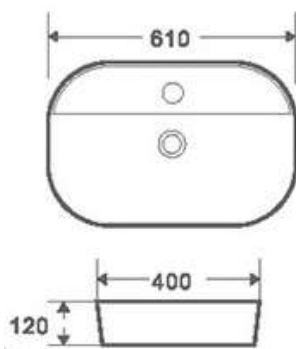

Florina 203 Washbasin

RB.TGN.0BW130.CE.PN