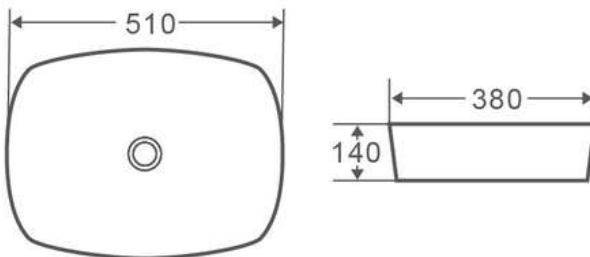

Nebula X Washbasin

RB.TGN.0BW130.CE.PI