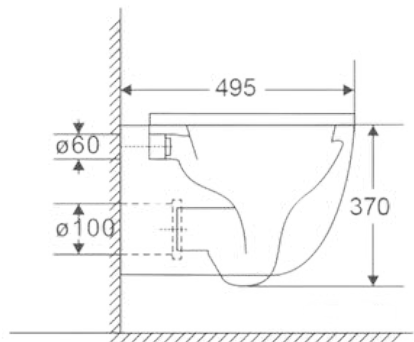

### Celeste Wall Hung Water closet

RB.TGN.0BW230.CE.PH

Wash Basin -  
Technical Specifications