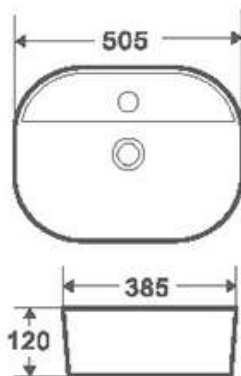

Florina 202 Washbasin

RB.TGN.0BW130.CE.PO