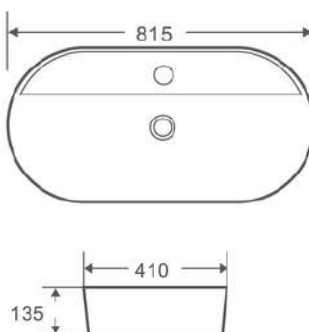

Florina 204 Washbasin

RB.TGN.0BW130.CE.PK