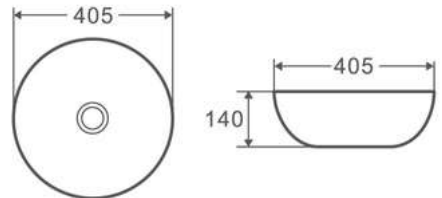

Iris Washbasin

RB.TGN.0BW130.CE.PK