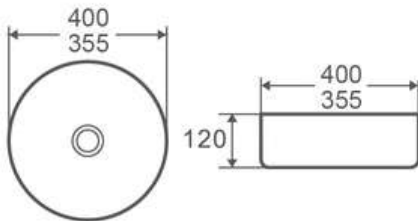

## Nebula X Washbasin

RB.TGN.0BW130.CE.PI

Prism Washbasin

RB.TGN.0BW130.CE.PG

Prism Washbasin  
(Matt White)

RB.TGN.0BW130.CE.PH

Prism S Watercloset

RB.TGN.0BW130.CE.PL