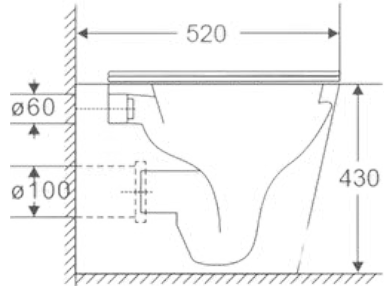

Calma Floor standing Water closet

RB.TGN.0BW230.CE.PJ