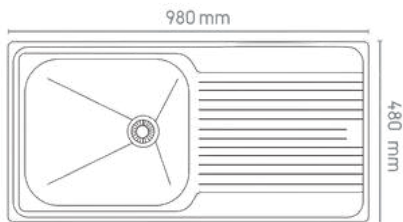

STAINLESS STEEL KITCHEN SINK

AS124 - Single Bowl

RC.TKA.OKA100.SS.PE (L) | RC.TKA.OKS100.SS.RL (R)

AS125 - 1 & ½ Bowl