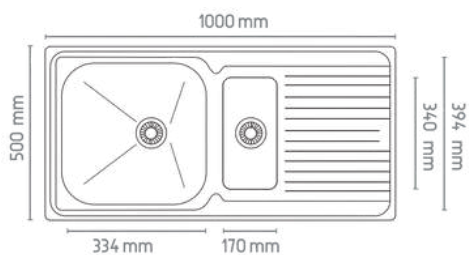

# STAINLESS STEEL KITCHEN SINK

AS124 - Single Bowl

RC.TKA.OKA100.SS.PE (L) | RC.TKA.OKS100.SS.RL (R)

AS125 - 1 & ½ Bowl

RC.TKA.OKA100.SS.PF (L) | RC.TKA.OKS100.SS.RM (R)

AS299 - Handmade Bowl

RC.TKA.OKA100.SS.PI