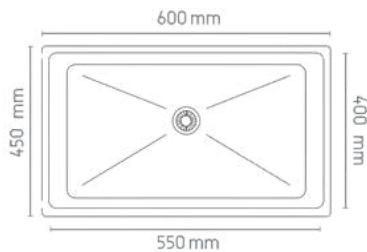

# STAINLESS STEEL KITCHEN SINK

AS124 - Single Bowl

RC.TKA.OKA100.SS.PE (L) | RC.TKA.OKS100.SS.RL (R)

AS125 - 1 & ½ Bowl

RC.TKA.OKA100.SS.PF (L) | RC.TKA.OKS100.SS.RM (R)

AS299 - Handmade Bowl

RC.TKA.OKA100.SS.PI