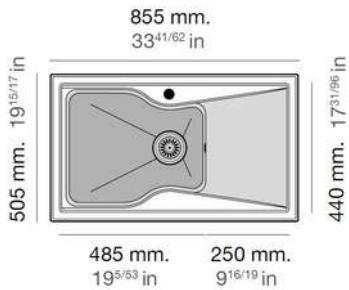

GRANITE KITCHEN SINK - poalgi

Poalgi Homogeneous Composite Single Bowl

RC.TKA.0KA100.GN.PD