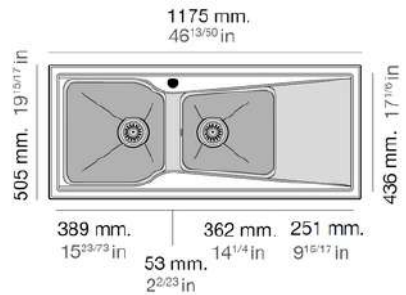

# GRANITE KITCHEN SINK

Rocell Single Bowl

RC.TKA.0KA100.SS.PC

Rocell 1 & ½ Bowl

RC.TKA.0KA100.SS.PD