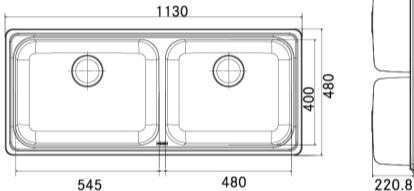

ARTISAN RSX 620 -55-48 3 1/2"

WWK ND NOF

Dimensions: (LxM) mm

1130x480

Bowl Size: (LxMxD) mm

545x480x220.8

480x480x220.8

RHD - RC.TKA.OKS100.SS.RH