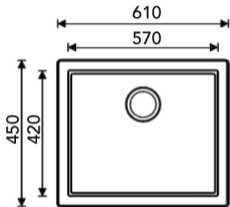

BOX BZX 210/110-57

Dimensions: (LxM) mm

610x450

Bowl Size: (LxMxD) mm

570x420x210