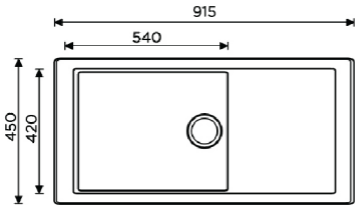

BOX BZX 211 / 111-54

Dimensions: (LxM) mm

Bowl Size: (LxMxD) mm

915x450

540x420x210

RC.TKA.0KS100.SS.PK